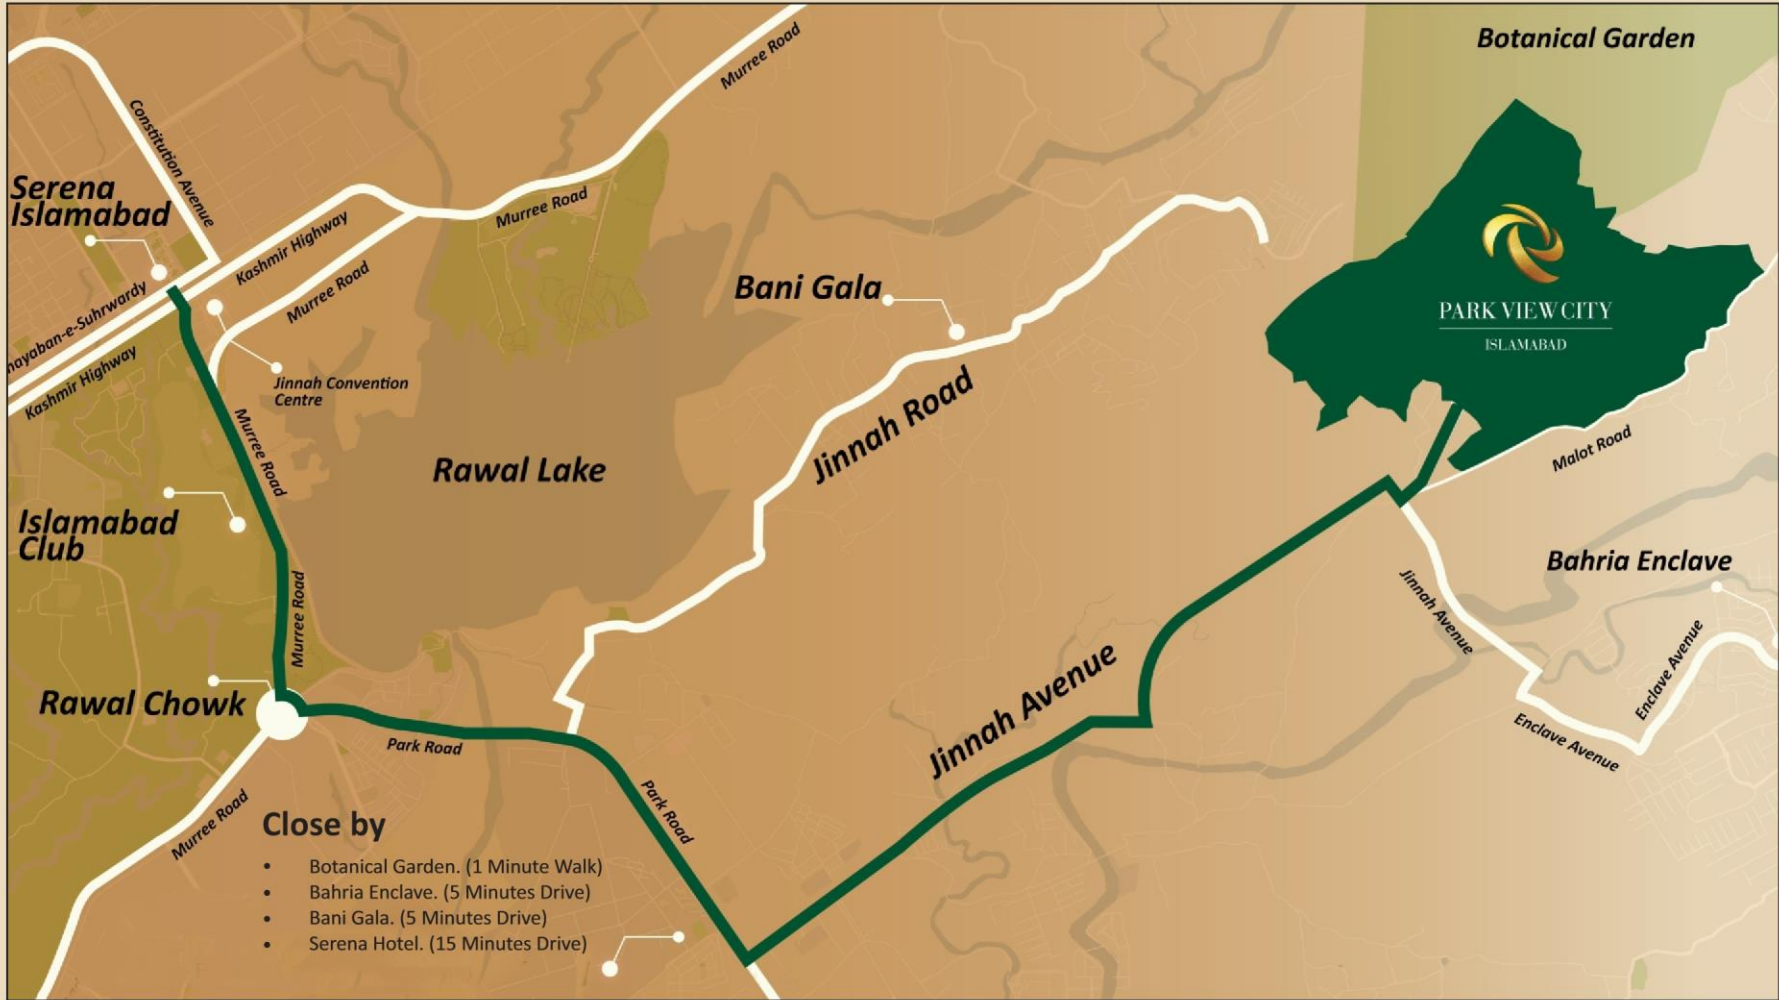

CRYSTAL HEIGHTS

Crystal Heights

Downtown, Park View City Islamabad

Plot No. D 48-49,

Contact: 0321 7749294

0300 6048797

Email: safdargondal51@gmail.com